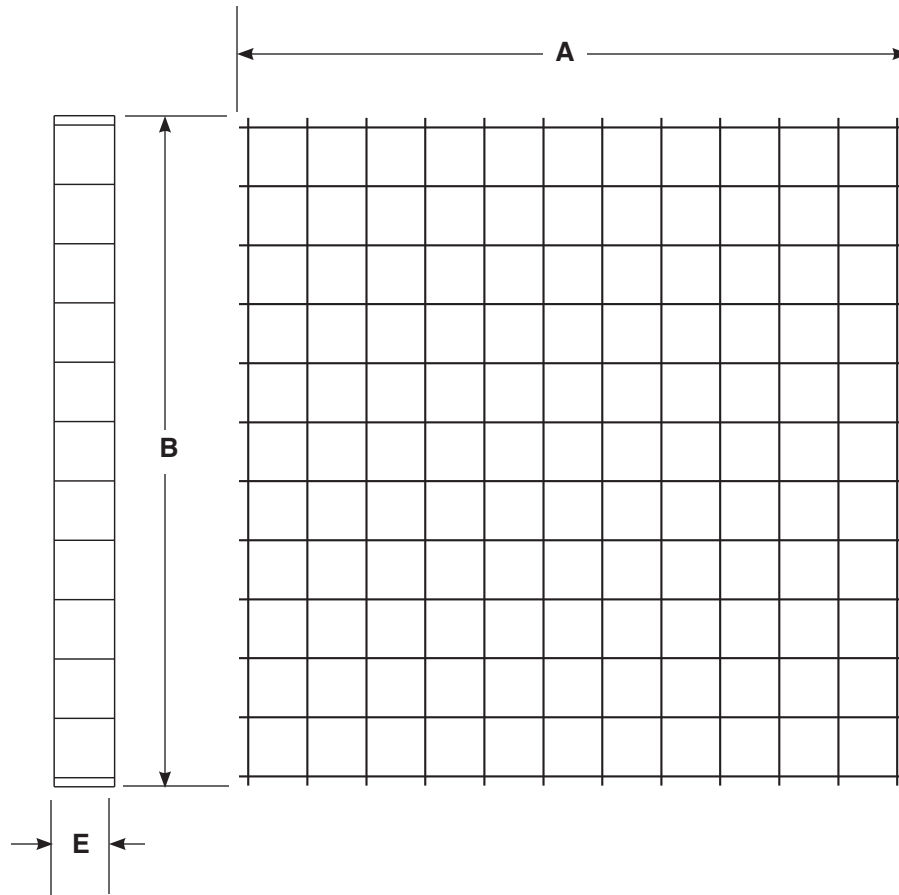

Imperial [IP] Dimensions  
 Metric (SI) in Parentheses

Silent Zone™, 448 S. Main St., P. O. Box 930040, Verona, WI 53593-0040 Phone: (877)945-9175 Fax: (608)845-6504 www.silentzonehvac.com

Nominal Size	Dim. A	Dim. B
12" x 12" (305 x 305)	11-3/4" (298)	11-3/4" (298)
12" x 24" (305 x 610)	11-3/4" (298)	23-3/4" (603)
24" x 24" (610 x 610)	23-3/4" (603)	23-3/4" (603)
24" x 48" (610 x 1219)	23-3/4" (603)	47-3/4" (1213)

**Notes:**

- Standard color is #11 Bright White. Other colors are available on request.
- Construction is aluminum.
- Metric dimensions are in millimeters.

Model	Dim. C	Dim. D	Dim. E
RAPAC	1/2" (13)	1/2" (13)	1/2" (13)
RATAAC	1/2" (13)	1/2" (13)	1" (25)
RAEAC	1" (25)	1" (25)	1" (25)